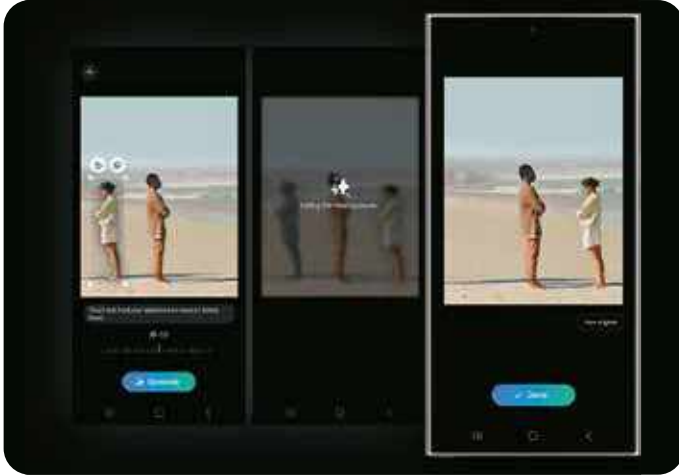

5 Resize it, Retouch it. Just like that

Something out of place? Just move it in post. New AI-powered editing options let you get the photo you wanted, like relocating objects and intelligently filling in the space they left behind*.