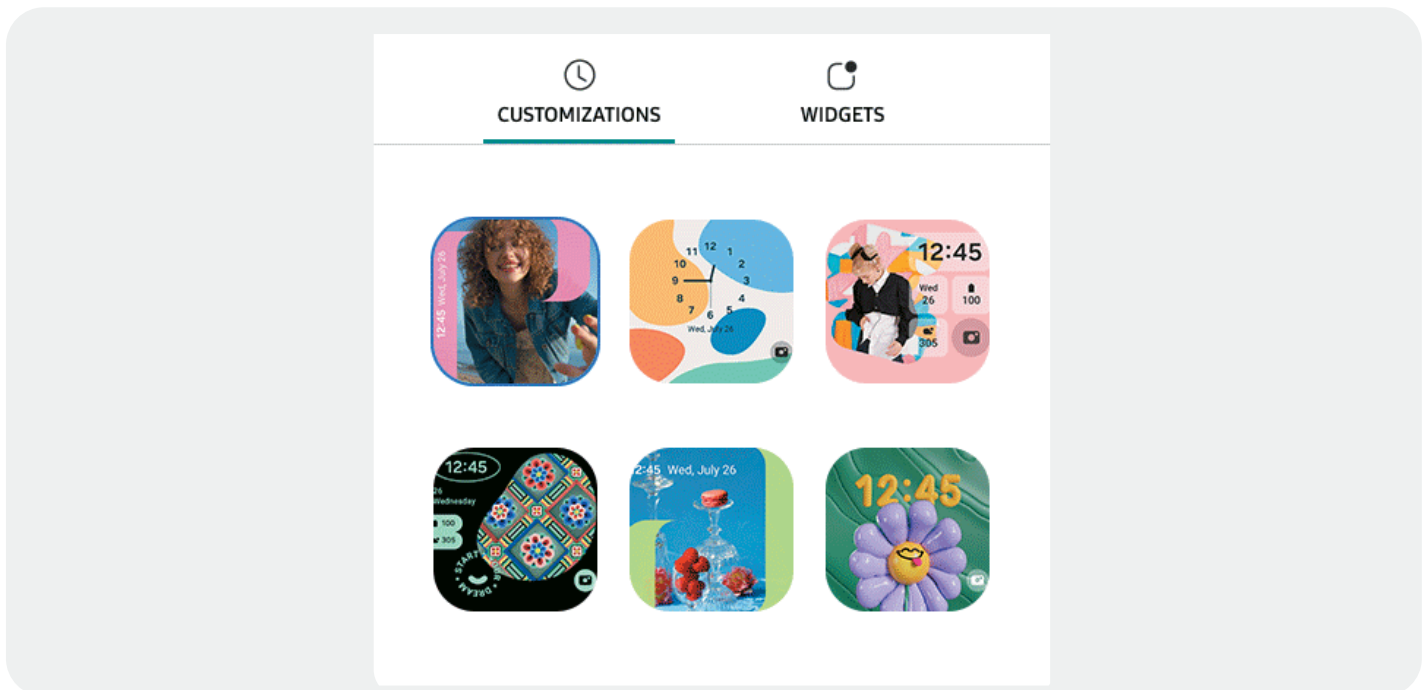

5 Personalize your flip side

From video wallpapers to clock faces to having multiple widgets for your convenience, you can now customize to your heart's content. The Flex Window also lets you make calls, reply to messages or even play your fave songs in just a tap.

Image simulated for representational purpose only. Actual UI may be different. Color as per availability. *Measured diagonally, Galaxy Flip's Flex Window size is 8.61cm in full rectangular form but the actual viewable area is approximately 95% of the full rectangle area due to the rounded corners and lower cutout.