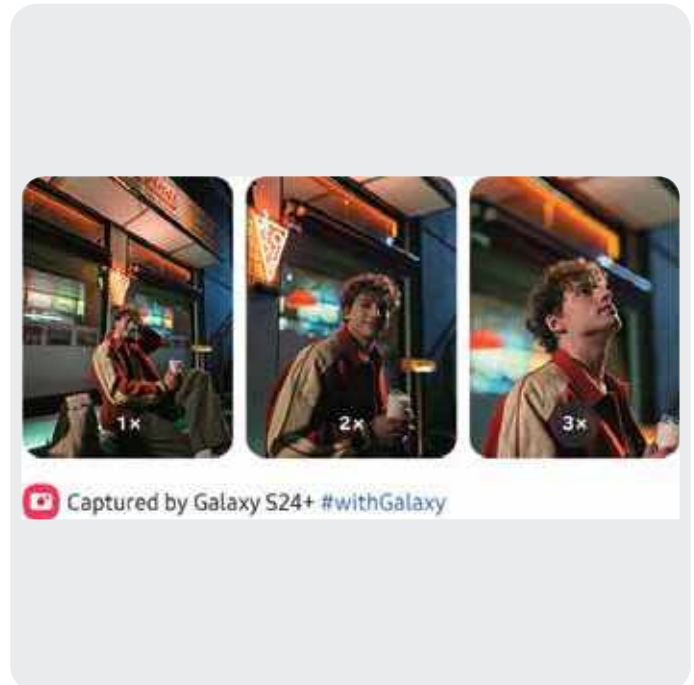

6 Get the details on Camera~

Whether you're taking a super sweet selfie, shooting wide angle pics or zooming in, these cameras will help ensure you leave with a pixel-perfect shot.

7 50MP. Mega Pixels

A true pixel powerhouse that will not disappoint. Ever. Snap high-res pics for that will no doubt withstand the test of time for years to come.

8 Shoot far. Even in the dark

Capture bright, colorful, clear photos, even in the dark with AI ISP. Finally, the portraits you've been dreaming of. Zoom in 2x, or even 3x — it doesn't really matter. Each distance can be as clear as day even though it's technically night#.