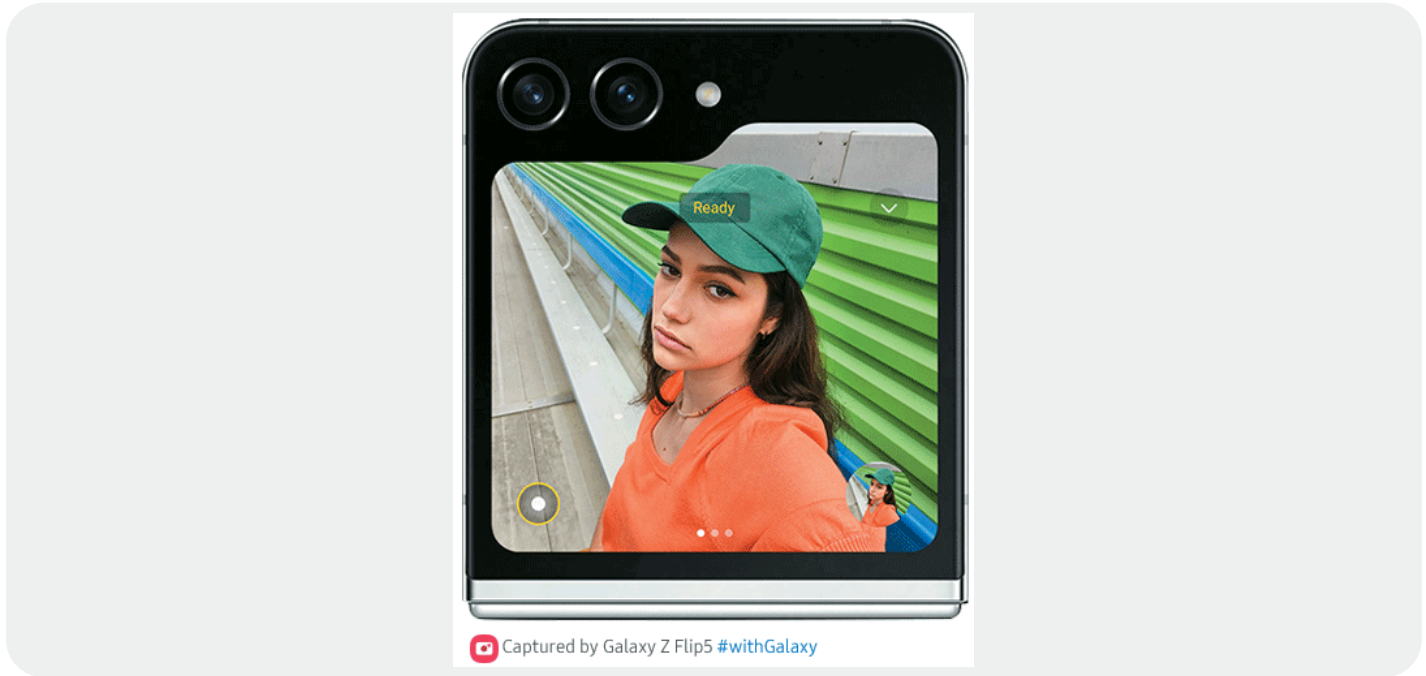

The most pocketable self-expression tool

1 Flaunt your flip side

Your phone defines who you are. It's an extension of your persona. Whether it's capturing selfies from edgy angles or choosing a zesty wallpaper for your cover screen, express yourself in the most unique way on the flip side.

2 One size fits all pockets

Our most compact^ Galaxy Z Flip yet folds down tight to slide as easily into your pocket as it does into your hands.

3 Yours naturally

Find your vibe with Galaxy Z Flip5, which now comes in futuristic color* scheme inspired by the natural world.

4 FlexCam Selfies. Even when closed

The new attractive 8.61cm cover screen*, the Flex Window on the Galaxy Z Flip5, is not only eye-catching and attractive but also enables you to unleash your creative powers.