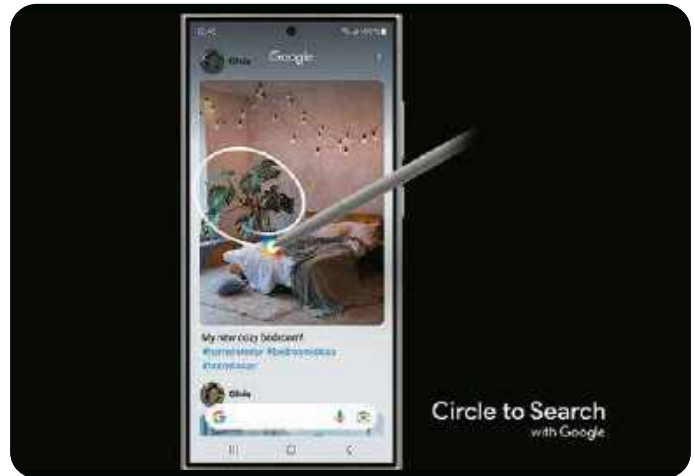

Galaxy S24 Ultra

1 Galaxy AI* is here

Welcome to the era of mobile AI. With Galaxy S24 Ultra in your hands, you can unleash whole new levels of creativity, productivity and possibility — starting with one of the most important device in your life. Your smartphone.

2 Circle it, find it. Just like that

A new way to search is here with Circle to Search. Stumble upon a photo of a plant so beautiful that you just have to know what it is? Circle it with your S Pen⁺ or finger and ta-da, you'll get Google Search results. Now you can quickly get an answer without leaving your feed[#].

3 Live Translate~ Simpler way to communicate

Now you can get real-time interpretation while you're on the phone. Break down language barriers like never before — even through messaging. Reply back in your own language — it'll get translated on their end too.