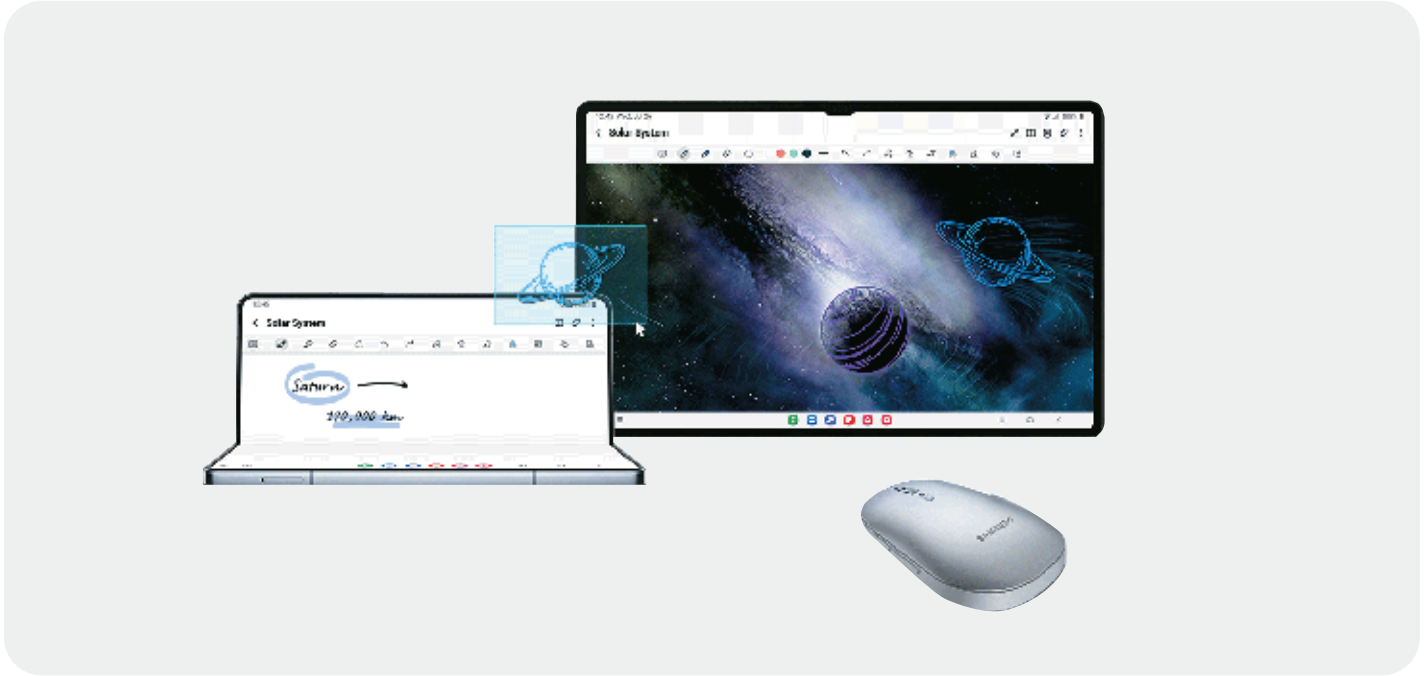

8 Control more screens at once with Multi Control

Enjoy seamless device collaboration. Multi Control* lets you use a keyboard and mouse across devices** like your Galaxy Z Fold5 and Galaxy Tab S9 Ultra^ making it easy to copy and paste or drag and drop. Your tablet can even double as a second screen, to make your portable workspace even more efficient.