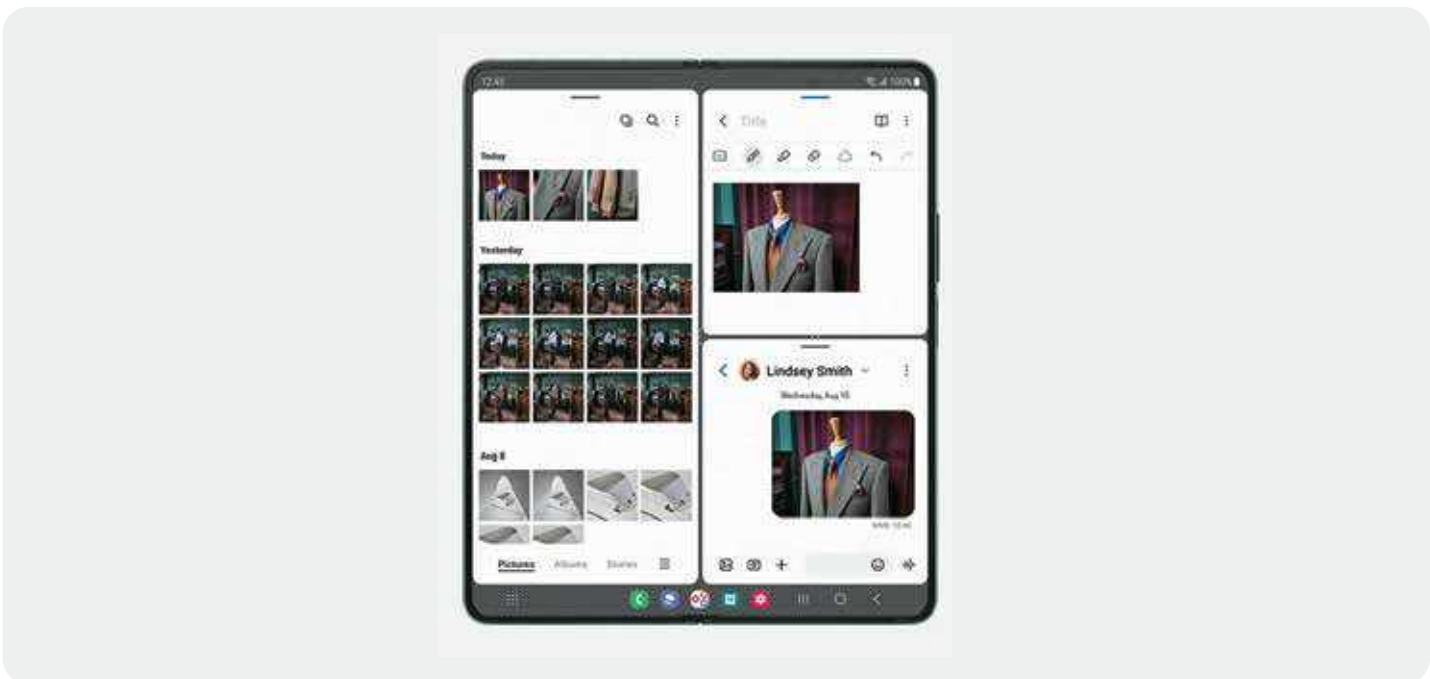

6 Hands-free selfies. Courtesy of FlexCam

With a larger cover screen[^] and ultra wide angles to play with, now your selfies can include all your buddies in one frame!

7 Keeps your data protected

The Galaxy Z Flip5 is a complete showstopper when clicking pics with your friends. With the Dual Preview, they see what you see, helping them to pose better.

Unfold your world with Galaxy Z Fold4

Image simulated and for representational purposes only. Colour may vary subject to availability. S Pen Fold Edition sold separately and is only compatible with Z Fold4 and Z Fold3. Only use the Samsung S Pen Fold Edition designed exclusively for Galaxy Z Fold4 or the S Pen Pro.

1 Stands out. Stands up. Unfolds

Not your usual flex

Folded, the 15.82cm* screen with its eye-catching design, impresses.

Unfolded, 19.19cm** expansive Infinity Flex Display, stuns.

2 Unfold a new way to watch

Immersive viewing

Experience the breathtaking Infinity Flex Display without disruptions. The pushed-back bezels plus an even more camouflaged under-display camera offers more screen.

Just like a PC

Whether toggling between texts or catching up on emails, the expansive main screen with Multi View* offers it all. PC-like power in your pocket transforms apps optimised with One UI to give you menus and more in just a glance.