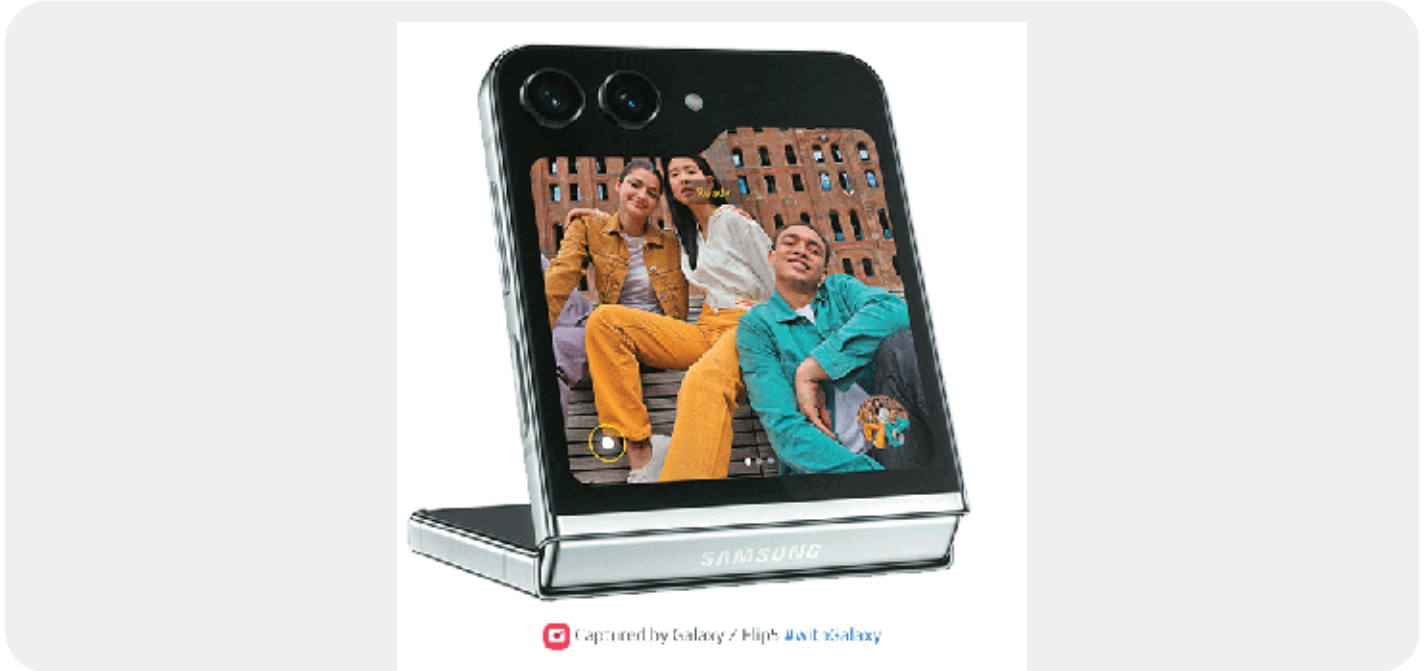

2 One size fits all pockets

Our most compact^ Galaxy Z Flip yet folds down tight to slide as easily into your pocket as it does into your hands.

3 Yours naturally

Find your vibe with Galaxy Z Flip5, which now comes in futuristic color* scheme inspired by the natural world.

4 FlexCam Selfies. Even when closed

The new attractive 8.61cm cover screen*, the Flex Window on the Galaxy Z Flip5, is not only eye-catching and attractive but also enables you to unleash your creative powers.

6 Hands-free selfies. Courtesy of FlexCam

With a larger cover screen[^] and ultra wide angles to play with, now your selfies can include all your buddies in one frame!

7 Keeps your data protected

The Galaxy Z Flip5 is a complete showstopper when clicking pics with your friends. With the Dual Preview, they see what you see, helping them to pose better.